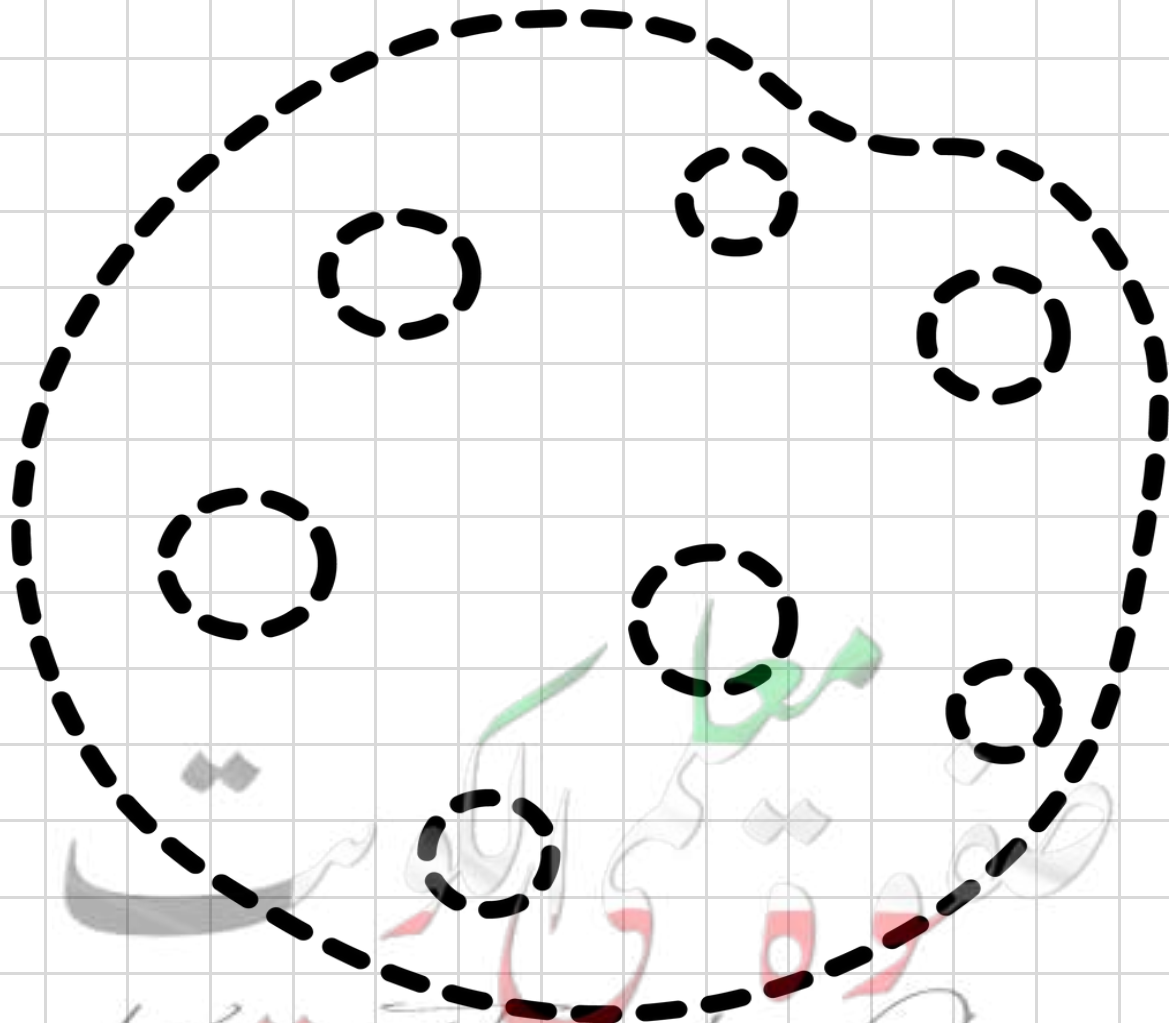

قوة
مبتدئ
KuwaitTeacher.Com