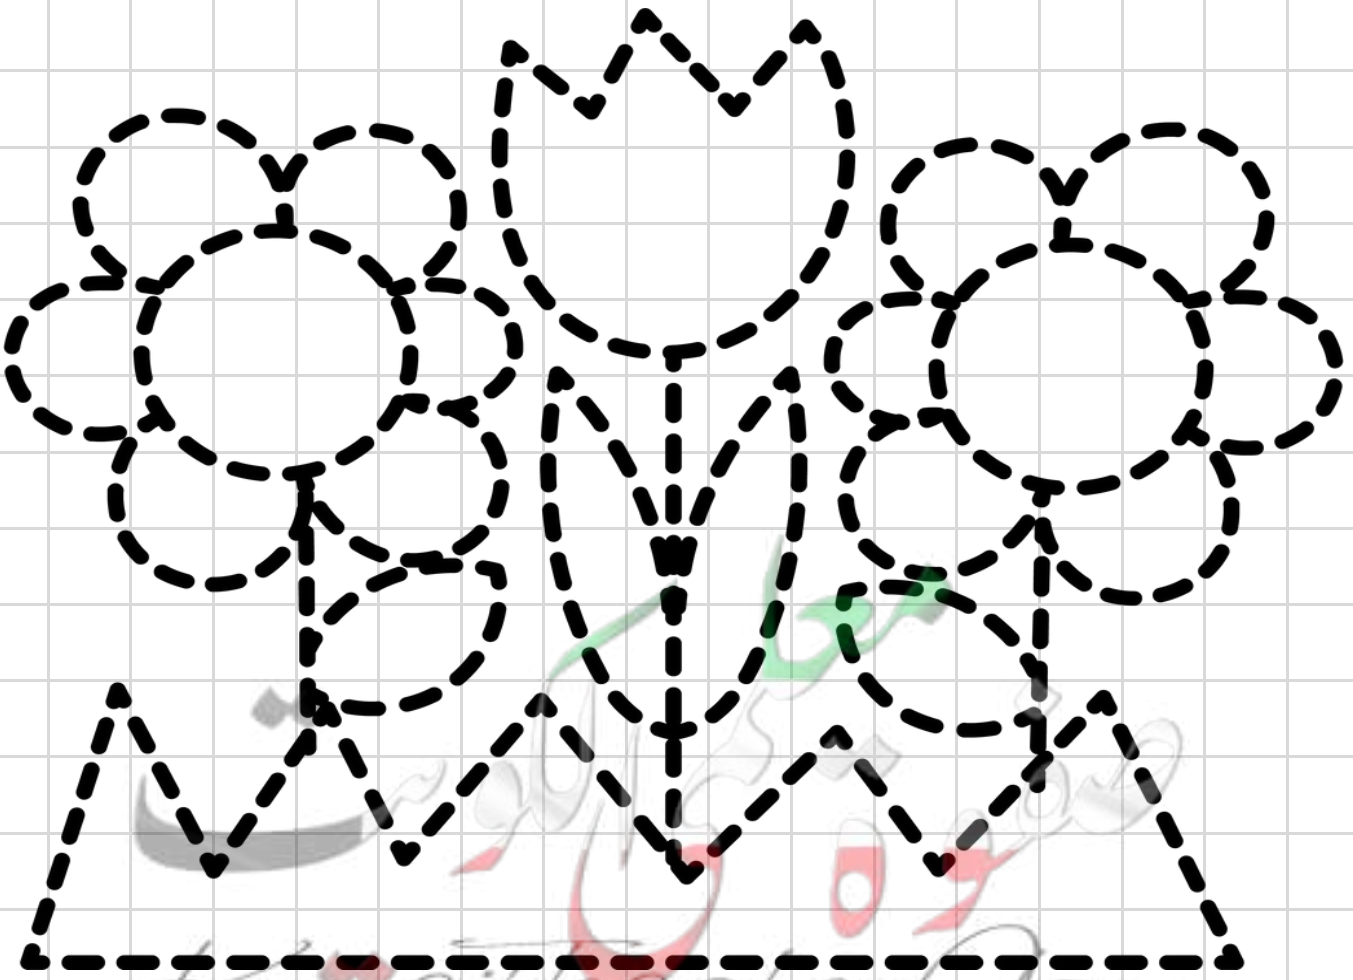

KuwaitTeacher.Com